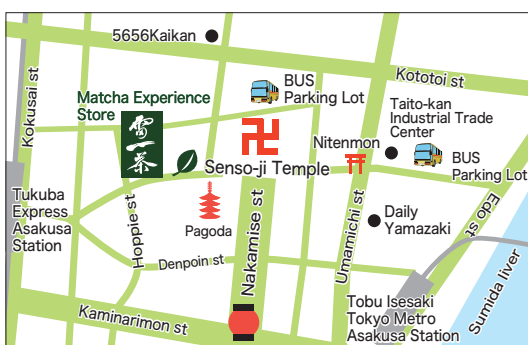

Drink and relax on Tatami
We offer comfortable chair seating

Daily Time Schedule

11:00 / 12:00 / 13:00 / 14:00 / 15:00 / 16:00

Registration closes at 17:00
on the previous day

Reach us here for reservations and inquiries