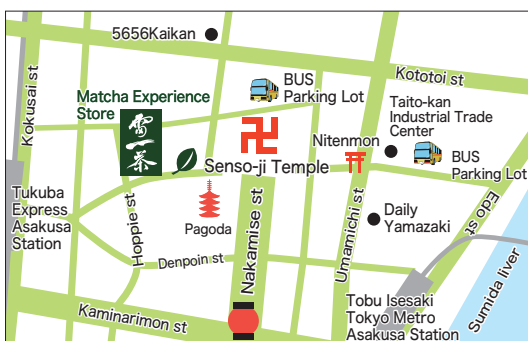

- ① 11:00 ~
- ② 12:00 ~
- ③ 13:00 ~
- ④ 14:00 ~
- ⑤ 15:00 ~
- ⑥ 16:00 ~

Registration closes
at 17:00 on
the previous day

We offer comfortable chair seating.

Reach us here for reservations and inquiries

03-5811-1948